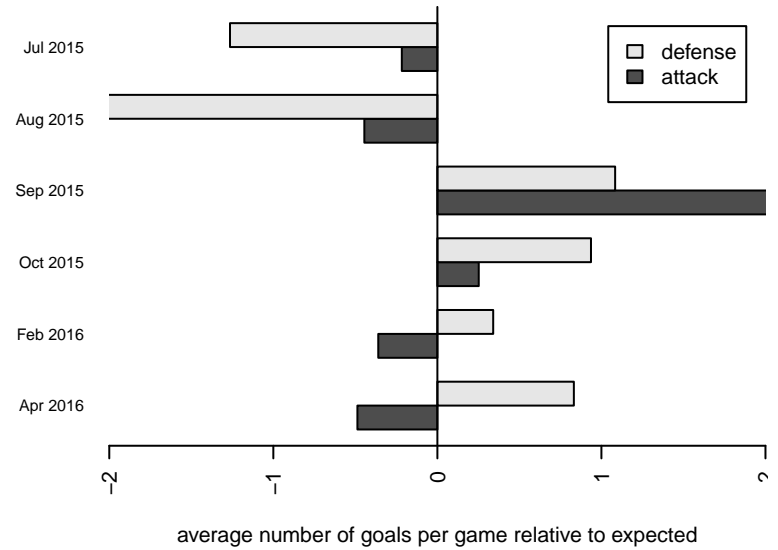

Performance relative to 13 month average