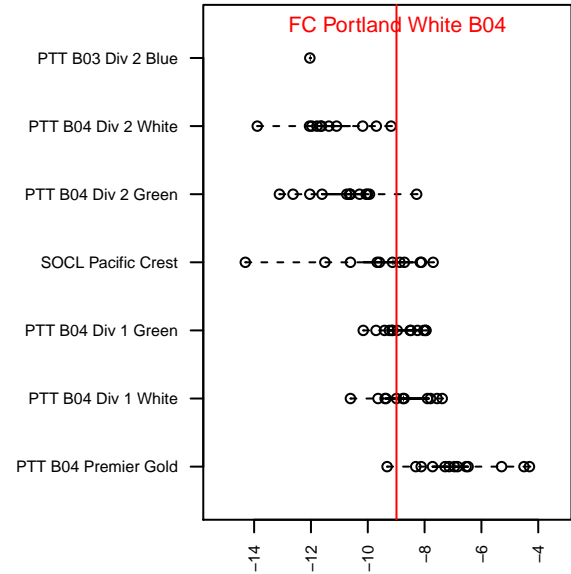

**attack and defense variance (black dot)  
relative to other teams  
and top 10 in region**

**attack and defense rating  
relative to others at age  
and all opponents in last 13 months**

**Performance relative to 13 month average**